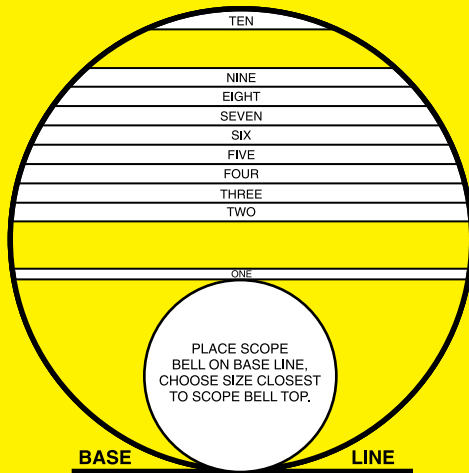

MULTIFLEX®

- Tight, Flexible collar provides custom fit for multiple scopes.
- Same basic features and design as standard Flip-Open series.

BLIZZARD™

- Dependable, quiet spring system.
- Sizes to fit either end of most scopes.
- Weatherproof protection.
- See-thru for quick, offhand shots.

BLIZZARD OBJ & EYE

MULTI-FLEX & FLIP-OPEN EYE PIECE

Place one edge of the eye piece on the base line and read the closest line to the opposite side of the eye piece. Repeat the operation on the second eye piece scale and determine which of the lines is closest to the eye piece edge. Both scales are necessary to determine the best fit.

MULTI-FLEX & FLIP-OPEN OBJECTIVE

Place one edge of the objective on the base line and read the closest line to the opposite side of the objective. Repeat the operation on the second objective scale and determine which of the lines is closest to the objective edge. Both scales are necessary to determine the best fit.